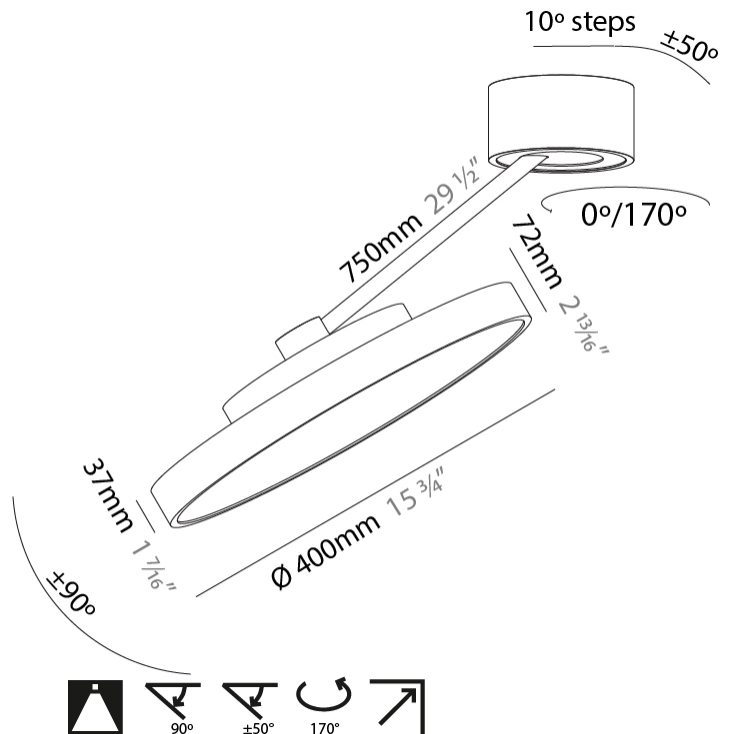

PHYSICAL

Shape: Round
Diameter (mm): 400
Diameter (in): 15 3/4
Height (mm): 72
Height (in): 2 13/16
Max. Overall Height (mm): 870
Max. Overall Height (in): 34 1/4
Extension (mm): 750
Extension (in): 29 1/2
Weight (kg): 3.140
Weight (lbs): 6.922
Diffuser: PMMA - Opal / Micro-Prism / Sparkling Secret / Vintage Industrial
Fixture Finish: SSR / BKV / CWI / CRY / HAB / UFT / ITA / RUA / FTG / MYG / LOD / PUS / FRO / FUP / KIA / POP / BLS / SPG / MEY / GOH / CHC / COM / ABZ / JAG / OBR / MOS / ROR
Fixture Material: PMMA / Extruded Aluminum / Steel

ELECTRICAL

Lamp Type: LED (Zhaga Standard)
Input Wattage (W): 17
Total Output Wattage (W): 16
Dimming: Tri-Mode (Non-Dimming and Phase Dimming (120Vac only) and 0-10V Dimming)
Driver Included: Yes
Driver Location: Integrated
Driver Type: Constant Current - Universal
Driver Class: Class 2
Input Voltage (V): 120 - 277
Constant Current (MA): 500

LED

Color Temperature (°K): 2700 / 3000 / 3500 / 4000
Max. Delivered Lumen (lm): 1807 / 1943 / 1951 / 1991
Nominal Lumen (lm): 2250 / 2420 / 2430 / 2480
CRI: >90 CRI
Lamp Life (hrs): 50000

OPTICAL

Adjustability: Rotational Canopy 170°; Tilting Canopy ±50°; Tilting Head ±90°

RATINGS AND CERTIFICATIONS

Certified By: Certified for North American Standards
IP rating: IP20